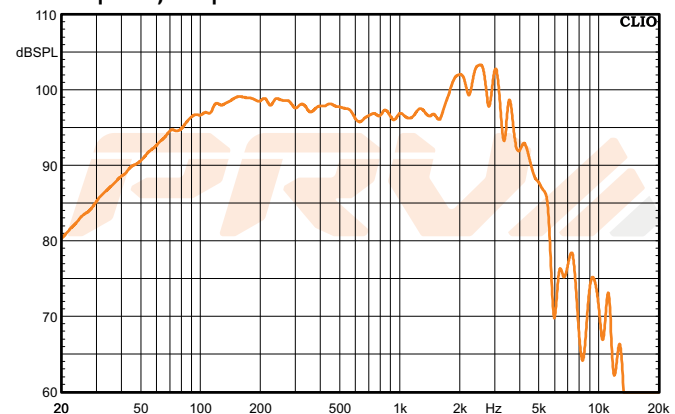

EXTRA INFO

Overall Diameter	12.12" (308 mm)
Front Mount Baffle Cutout	11.18" (284 mm)
Mounting Depth	5.31" (135 mm)
Overall Depth	5.86" (148 mm)
Net Weight	15.70 Lbs (7.12 kg)
Shipping Weight	18.30Lbs (8.30 kg)
Carton Dimensions W x L x H	13.0" x 13.0" x 6.7" (330 x 330 x 170mm)

Frequency Response Measured at 2.83V/1m