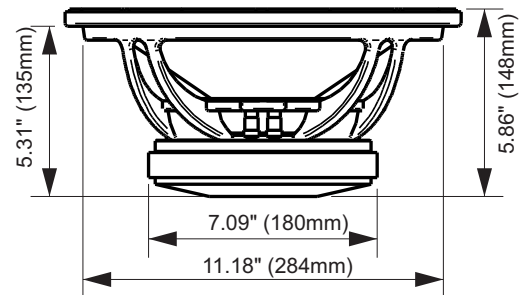

### GENERAL SPECIFICATIONS

Nominal Diameter	12" (305 mm)
Nominal impedance	8 ohms
<b>Rated Power Handling</b>	<b>500 Watts</b>
Program Power	1000 Watts
<b>Sensitivity 2.83V at 1m</b>	<b>98 dB</b>
Recommended Hi Pass Crossover*	120 Hz*
<small>*For Full Power Handling</small>	<small>*12db Per Octave Crossover</small>
<b>Frequency Response at -10dB</b>	<b>55 - 5,000 Hz</b>
Voice Coil Diameter	3" (75 mm)
Voice Coil Wire	CCAW
Former Material	Kapton®
Frame Material	Die cast aluminum

### THIELE-SMALL PARAMETERS

Equivalent Volume	Vas	93.9 l
Excursion	Xmax	5 mm
Free Air Resonance	Fs	51.43 Hz
Mechanical Factor	Qms	6.98
Electrical Factor	Qes	0.37
Total Factor	Qts	0.36
Cone Area	Sd	607 cm <sup>2</sup>
Mechanical Mass	Mms	52.44 g
Bl Factor	BL	14.24 Tm
Dc Resistance	Re	4.5 Ohms
Inductance	Le	1.02 mH at 1 kHz
Mechanical Mass Without Air	Mmd	43.97 g
Mechanical Compliance	Cms	0.182 mm/N

### EXTRA INFO

Overall Diameter	12.12" (308 mm)
Front Mount Baffle Cutout	11.18" (284 mm)
Mounting Depth	5.31" (135 mm)
Overall Depth	5.86" (148 mm)
Net Weight	15.70 Lbs (7.12 kg)
Shipping Weight	18.30Lbs (8.30 kg)
Carton Dimensions W x L x H	13.0" x 13.0" x 6.7" (330 x 330 x 170mm)