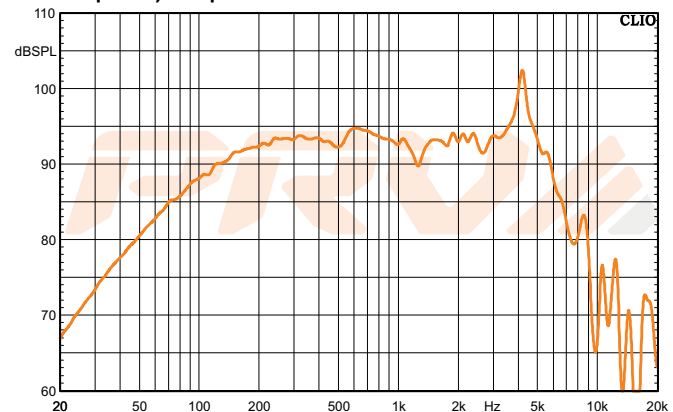

## Professional Mid Bass Driver

### KEY FEATURES

- 2" Voice coil
- 250 Watts continuous power handling
- 94 dB Sensitivity
- 110 - 6,500 Hz

Frequency Response Measured at 2.83V/1m

### GENERAL SPECIFICATIONS

Nominal Diameter	6" (152mm)
Nominal impedance	8 ohms
<b>Rated Power Handling</b>	<b>250 Watts</b>
Program Power	500 Watts
<b>Sensitivity 2.83V at 1m</b>	<b>94 dB</b>
Recommended Hi Pass Crossover*	120 Hz*
<small>*For Full Power Handling</small>	<small>*12db Per Octave Crossover</small>
<b>Frequency Response at -10dB</b>	<b>110 - 6,500 Hz</b>
Voice Coil Diameter	2" (50 mm)
Voice Coil Wire	CCAW
Voice Coil Winding Depth	14.3 mm
Former Material	Kapton
Magnetic Gap Depth	6.5 mm
Frame Material	Die cast aluminum

### THIELE-SMALL PARAMETERS

Equivalent Volume	Vas	4.52 l
Excursion (mathematical)***	Xmax	5.52 mm
Free Air Resonance	Fs	106.79 Hz
Mechanical Factor	Qms	13.07
Electrical Factor	Qes	0.55
Total Factor	Qts	0.53
Cone Area	Sd	150 cm <sup>2</sup>
Mechanical Mass	Mms	15.34 g
Bl Factor	BL	9.84 Tm
Dc Resistance	Re	5.2 Ohms
Inductance	Le	0.46 mH at 1 kHz
Mechanical Mass Without Air	Mmd	14.02 g
Mechanical Compliance	Cms	0.144 mm/N