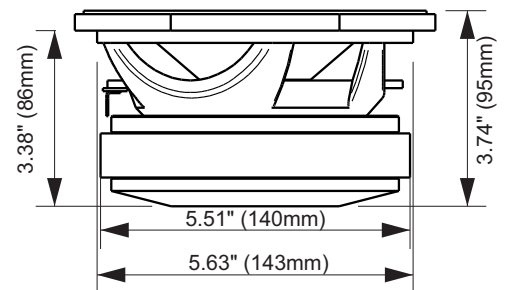

6MB500FT

Professional Mid Bass Driver

KEY FEATURES

- 2" Voice coil
- 250 Watts continuous power handling
- 94 dB Sensitivity
- 110 - 6,500 Hz

GENERAL SPECIFICATIONS

Nominal Diameter	6" (152mm)
Nominal impedance	8 ohms
Rated Power Handling	250 Watts
Program Power	500 Watts
Sensitivity 2.83V at 1m	94 dB
Recommended Hi Pass Crossover*	120 Hz*
*For Full Power Handling	*12db Per Octave Crossover
Frequency Response at -10dB	110 - 6,500 Hz
Voice Coil Diameter	2" (50 mm)
Voice Coil Wire	CCAW
Voice Coil Winding Depth	14.3 mm
Former Material	Kapton
Magnetic Gap Depth	6.5 mm
Frame Material	Die cast aluminum

THIELE-SMALL PARAMETERS

Equivalent Volume	Vas	4.52 l
Excursion (mathematical)***	Xmax	5.52 mm
Free Air Resonance	Fs	106.79 Hz
Mechanical Factor	Qms	13.07
Electrical Factor	Qes	0.55
Total Factor	Qts	0.53
Cone Area	Sd	150 cm²
Mechanical Mass	Mms	15.34 g
Bl Factor	BL	9.84 Tm
Dc Resistance	Re	5.2 Ohms
Inductance	Le	0.46 mH at 1 kHz
Mechanical Mass Without Air	Mmd	14.02 g
Mechanical Compliance	Cms	0.144 mm/N

EXTRA INFO

Overall Diameter	7.09" (180 mm)
Front Mount Baffle Cutout	5.63" (143 mm)
Mounting Depth	3.38" (86 mm)
Overall Depth	3.74" (95 mm)
Net Weight	7.19 Lbs (3.26 kg)
Shipping Weight	7.93 Lbs (3.60 kg)
Carton Dimensions W x L x H	6.69" x 6.69" x 4.52" (170 x 170 x 115mm)

PRV AUDIO USA (USA and Export) FORT LAUDERDALE, FL
support@prvaudio.com www.prvaudio.com
PRV AUDIO BRAZIL (Brazilian Sales Only) SAO LEOPOLDO, RS
vendas@pvaudio.com.br www.pvaudio.com.br

***Xmax=(Voice coil winding depth-Magnetic Gap depth)/2+ Mgnetic Gap Depth/4