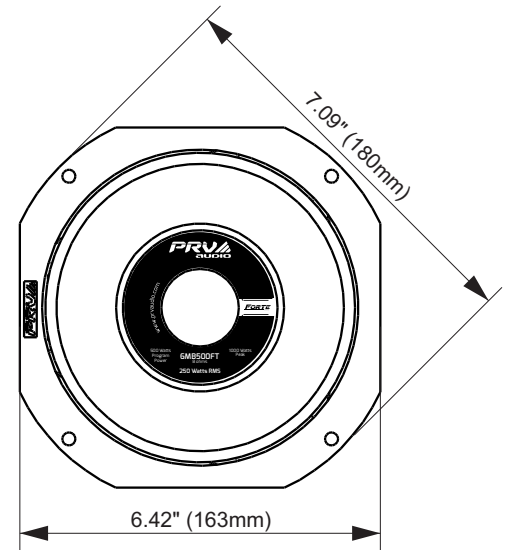

6MB500FT

Professional Mid Bass Driver

KEY FEATURES

- 2" Voice coil
- 250 Watts continuous power handling
- 94 dB Sensitivity
- 110 - 6,500 Hz

GENERAL SPECIFICATIONS

Nominal Diameter	6" (152mm)
Nominal impedance	8 ohms
Rated Power Handling	250 Watts
Program Power	500 Watts
Sensitivity 2.83V at 1m	94 dB
Recommended Hi Pass Crossover*	120 Hz*
*For Full Power Handling	*12db Per Octave Crossover
Frequency Response at -10dB	110 - 6,500 Hz
Voice Coil Diameter	2" (50 mm)
Voice Coil Wire	CCAW
Voice Coil Winding Depth	14.3 mm
Former Material	Kapton
Magnetic Gap Depth	6.5 mm
Frame Material	Die cast aluminum

THIELE-SMALL PARAMETERS

Equivalent Volume	Vas	4.52 l
Excursion (mathematical)***	Xmax	5.52 mm
Free Air Resonance	Fs	106.79 Hz
Mechanical Factor	Qms	13.07
Electrical Factor	Qes	0.55
Total Factor	Qts	0.53
Cone Area	Sd	150 cm²
Mechanical Mass	Mms	15.34 g
Bl Factor	BL	9.84 Tm
Dc Resistance	Re	5.2 Ohms
Inductance	Le	0.46 mH at 1 kHz
Mechanical Mass Without Air	Mmd	14.02 g
Mechanical Compliance	Cms	0.144 mm/N

EXTRA INFO

Overall Diameter	7.09" (180 mm)
Front Mount Baffle Cutout	5.63" (143 mm)
Mounting Depth	3.38" (86 mm)
Overall Depth	3.74" (95 mm)
Net Weight	7.19 Lbs (3.26 kg)
Shipping Weight	7.93 Lbs (3.60 kg)
Carton Dimensions W x L x H	6.69" x 6.69" x 4.52" (170 x 170 x 115mm)

PRV AUDIO USA (USA and Export) FORT LAUDERDALE, FL
support@prvaudio.com www.prvaudio.com
PRV AUDIO BRAZIL (Brazilian Sales Only) SAO LEOPOLDO, RS
vendas@pvaudio.com.br www.pvaudio.com.br

***Xmax=(Voice coil winding depth-Magnetic Gap depth)/2+ Mgnetic Gap Depth/4