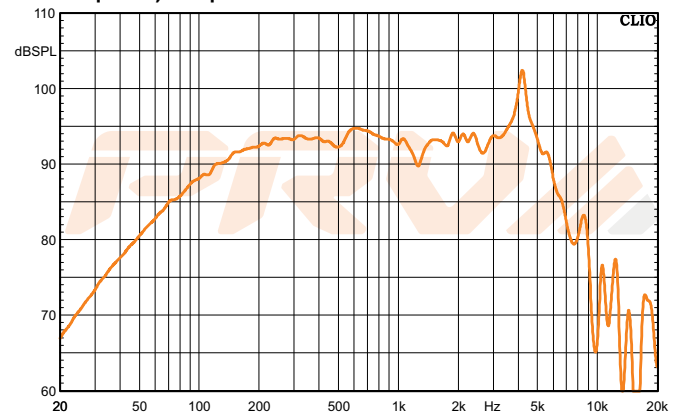

6MB500FT

Professional Mid Bass Driver

KEY FEATURES

- 2" Voice coil
- 250 Watts continuous power handling
- 94 dB Sensitivity
- 110 - 6,500 Hz

Frequency Response Measured at 2.83V/1m

GENERAL SPECIFICATIONS

Nominal Diameter	6" (152mm)
Nominal impedance	8 ohms
Rated Power Handling	250 Watts
Program Power	500 Watts
Sensitivity 2.83V at 1m	94 dB
Recommended Hi Pass Crossover*	120 Hz*
<small>*For Full Power Handling</small>	<small>*12db Per Octave Crossover</small>
Frequency Response at -10dB	110 - 6,500 Hz
Voice Coil Diameter	2" (50 mm)
Voice Coil Wire	CCAW
Former Material	Kapton
Frame Material	Die cast aluminum

THIELE-SMALL PARAMETERS

Equivalent Volume	Vas	4.52 l
Excursion	Xmax	3.5 mm
Free Air Resonance	Fs	106.79 Hz
Mechanical Factor	Qms	13.07
Electrical Factor	Qes	0.55
Total Factor	Qts	0.53
Cone Area	Sd	150 cm ²
Mechanical Mass	Mms	15.34 g
Bl Factor	BL	9.84 Tm
Dc Resistance	Re	5.2 Ohms
Inductance	Le	0.46 mH at 1 kHz
Mechanical Mass Without Air	Mmd	14.02 g
Mechanical Compliance	Cms	0.144 mm/N

EXTRA INFO

Overall Diameter	7.09" (180 mm)
Front Mount Baffle Cutout	5.63" (143 mm)
Mounting Depth	3.38" (86 mm)
Overall Depth	3.74" (95 mm)
Net Weight	7.19 Lbs (3.26 kg)
Shipping Weight	7.93 Lbs (3.60 kg)
Carton Dimensions W x L x H	6.69" x 6.69" x 4.52" (170 x 170 x 115mm)