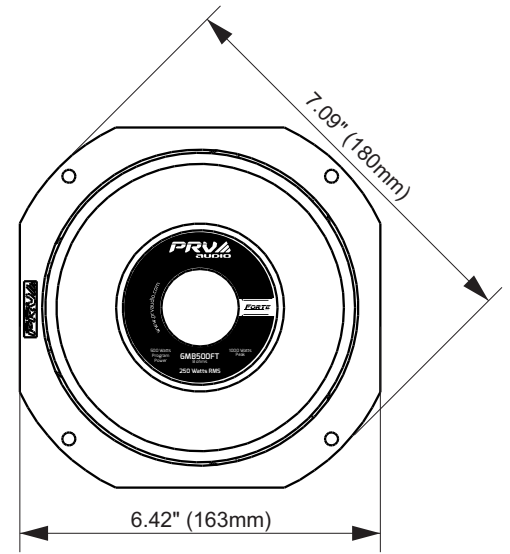

6MB500FT

Professional Mid Bass Driver

KEY FEATURES

- 2" Voice coil
- 250 Watts continuous power handling
- 94 dB Sensitivity
- 110 - 6,500 Hz

Frequency Response Measured at 2.83V/1m

GENERAL SPECIFICATIONS

Nominal Diameter	6" (152mm)
Nominal impedance	8 ohms
Rated Power Handling	250 Watts
Program Power	500 Watts
Sensitivity 2.83V at 1m	94 dB
Recommended Hi Pass Crossover*	120 Hz*
<small>*For Full Power Handling</small>	<small>*12db Per Octave Crossover</small>
Frequency Response at -10dB	110 - 6,500 Hz
Voice Coil Diameter	2" (50 mm)
Voice Coil Wire	CCAW
Former Material	Kapton
Frame Material	Die cast aluminum

THIELE-SMALL PARAMETERS

Equivalent Volume	Vas	4.52 l
Excursion	Xmax	3.5 mm
Free Air Resonance	Fs	106.79 Hz
Mechanical Factor	Qms	13.07
Electrical Factor	Qes	0.55
Total Factor	Qts	0.53
Cone Area	Sd	150 cm ²
Mechanical Mass	Mms	15.34 g
Bl Factor	BL	9.84 Tm
Dc Resistance	Re	5.2 Ohms
Inductance	Le	0.46 mH at 1 kHz
Mechanical Mass Without Air	Mmd	14.02 g
Mechanical Compliance	Cms	0.144 mm/N

EXTRA INFO

Overall Diameter	7.09" (180 mm)
Front Mount Baffle Cutout	5.63" (143 mm)
Mounting Depth	3.38" (86 mm)
Overall Depth	3.74" (95 mm)
Net Weight	7.19 Lbs (3.26 kg)
Shipping Weight	7.93 Lbs (3.60 kg)
Carton Dimensions W x L x H	6.69" x 6.69" x 4.52" (170 x 170 x 115mm)