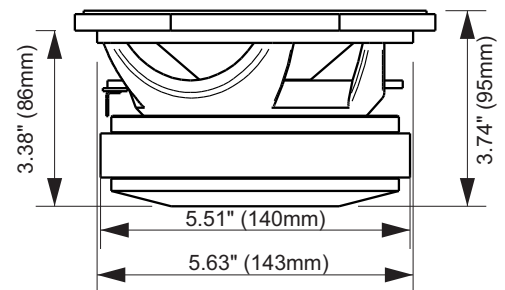

6MB500FT

Professional Mid Bass Driver

KEY FEATURES

- 2" Voice coil
- 250 Watts continuous power handling
- 94 dB Sensitivity
- 110 - 6,500 Hz

Frequency Response Measured at 2.83V/1m

GENERAL SPECIFICATIONS

Nominal Diameter	6" (152mm)
Nominal impedance	8 ohms
Rated Power Handling	250 Watts
Program Power	500 Watts
Sensitivity 2.83V at 1m	94 dB
Recommended Hi Pass Crossover*	120 Hz*
<small>*For Full Power Handling</small>	<small>*12db Per Octave Crossover</small>
Frequency Response at -10dB	110 - 6,500 Hz
Voice Coil Diameter	2" (50 mm)
Voice Coil Wire	CCAW
Former Material	Kapton
Frame Material	Die cast aluminum

THIELE-SMALL PARAMETERS

Equivalent Volume	Vas	4.52 l
Excursion	Xmax	3.5 mm
Free Air Resonance	Fs	106.79 Hz
Mechanical Factor	Qms	13.07
Electrical Factor	Qes	0.55
Total Factor	Qts	0.53
Cone Area	Sd	150 cm ²
Mechanical Mass	Mms	15.34 g
Bl Factor	BL	9.84 Tm
Dc Resistance	Re	5.2 Ohms
Inductance	Le	0.46 mH at 1 kHz
Mechanical Mass Without Air	Mmd	14.02 g
Mechanical Compliance	Cms	0.144 mm/N

EXTRA INFO

Overall Diameter	7.09" (180 mm)
Front Mount Baffle Cutout	5.63" (143 mm)
Mounting Depth	3.38" (86 mm)
Overall Depth	3.74" (95 mm)
Net Weight	7.19 Lbs (3.26 kg)
Shipping Weight	7.93 Lbs (3.60 kg)
Carton Dimensions W x L x H	6.69" x 6.69" x 4.52" (170 x 170 x 115mm)