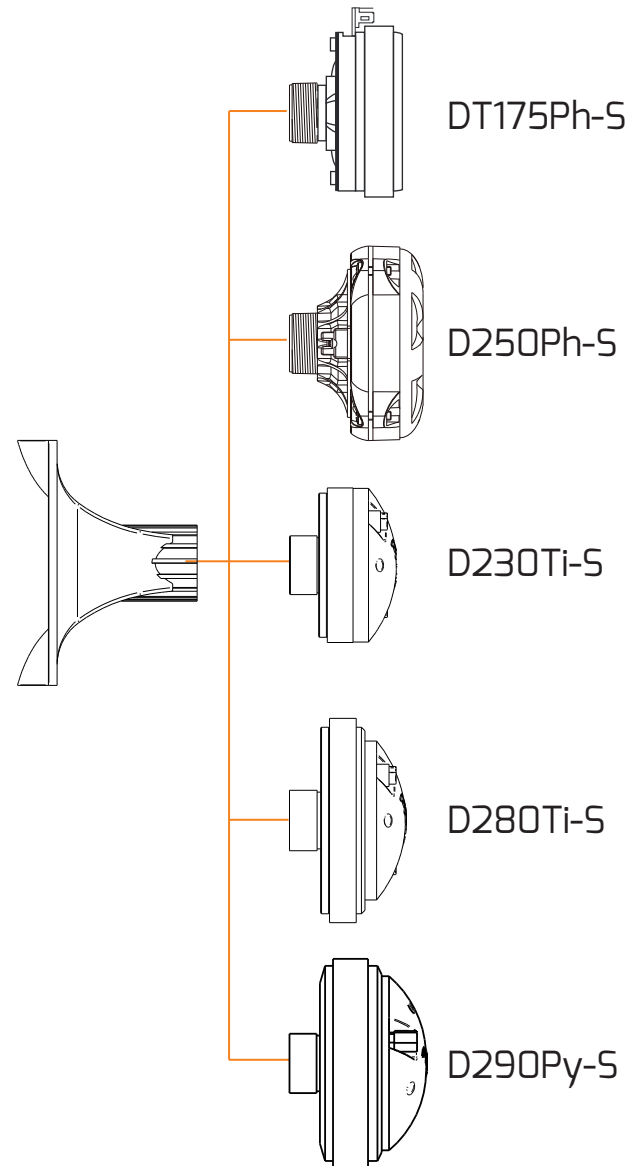

WG17-25

Professional Audio Waveguide

KEY FEATURES

- 1" Throat Diameter
- Screw-on
- Compact Size
- 60° x 40° Nominal Coverage

Throat Diameter	1" (25.4mm)
Mounting Type	Screw-on
Thread dimensions	1-3/8"
Nominal Coverage	
Horizontal	60°
Vertical	40°
Flare type	Bi-radial
Material	Plastic (ABS)
Finish / Coating	Black
Dimensions	
Height	5.57" (141mm)
Width	6.32" (160mm)
Depth	4.05" (103mm)
Mount Depth	3.18" (81mm)
Baffle Cutout	
Width	4.57" (116mm)
Height	5.11" (130mm)
Net weight	0.24lb (0.17kg)