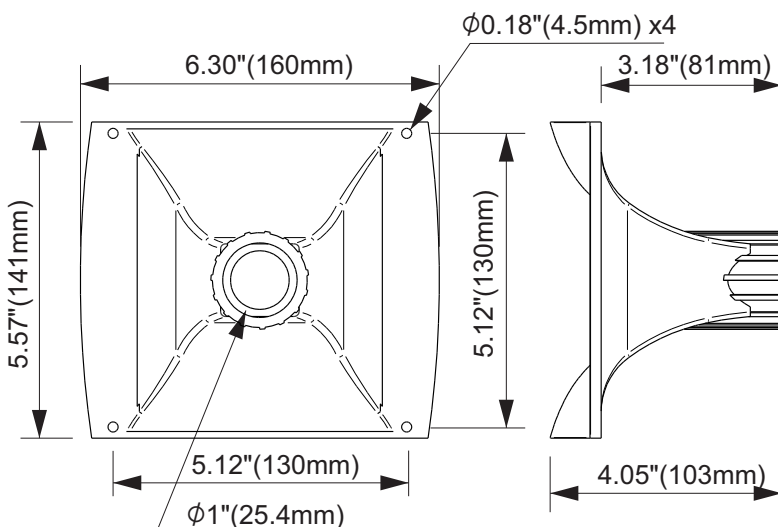

WG17-25

Professional Audio Waveguide

KEY FEATURES

- 1" Throat Diameter
- Screw-on
- Compact Size
- 60° x 40° Nominal Coverage

Throat Diameter	1" (25.4mm)
Mounting Type	Screw-on
Thread dimensions	1-3/8"
Nominal Coverage	
Horizontal	60°
Vertical	40°
Flare type	Bi-radial
Material	Plastic (ABS)
Finish / Coating	Black
Dimensions	
Height	5.57" (141mm)
Width	6.32" (160mm)
Depth	4.05" (103mm)
Mount Depth	3.18" (81mm)
Baffle Cutout	
Width	4.57" (116mm)
Height	5.11" (130mm)
Net weight	0.24lb (0.17kg)