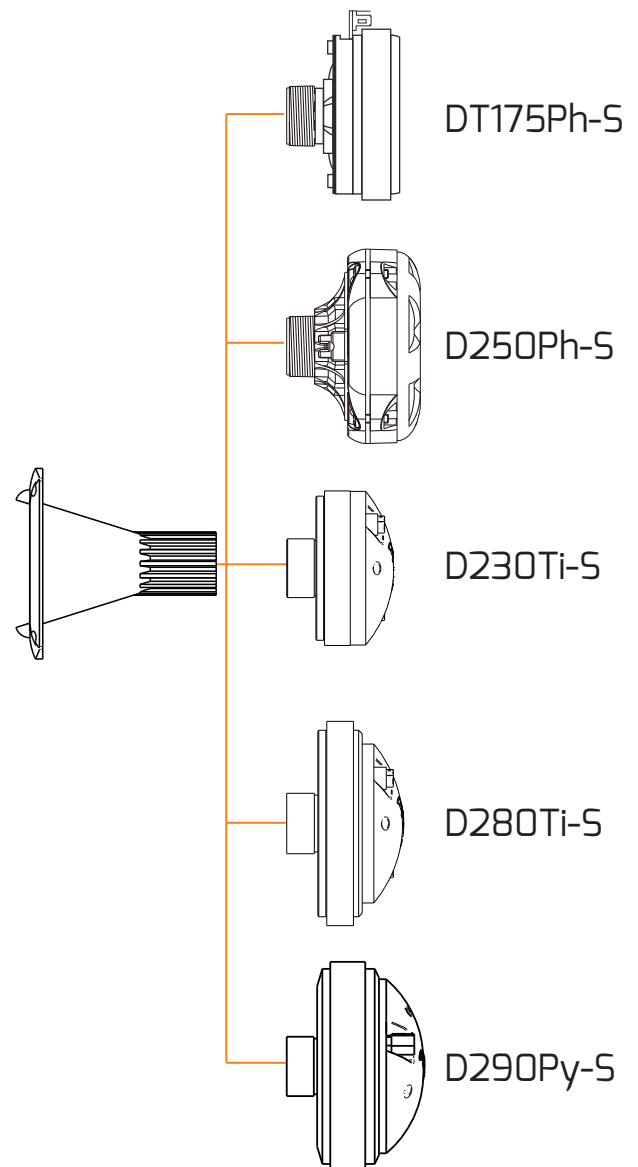

## KEY FEATURES

- 1" Throat Diameter
- Screw-on
- Wide Horizontal dispersion
- 100° x 40° Nominal Coverage

## GENERAL SPECIFICATIONS

Throat Diameter	1" (25.4mm)
Mounting Type	Screw-on
Thread dimensions	1-3/8"
<b>Nominal Coverage</b>	
Horizontal	100°
Vertical	40°
Flare type	Exponential
Material	Plastic (ABS)
Finish / Coating	Black
<b>Dimensions</b>	
Height	10.0" (254mm)
Width	5.30" (134mm)
Depth	5.67" (144mm)
Mount Depth	4.84" (123mm)
<b>Baffle Cutout</b>	
Width	7.50" (190mm)
Height	3.50" (89mm)
Net weight	0.37lb (0.17kg)