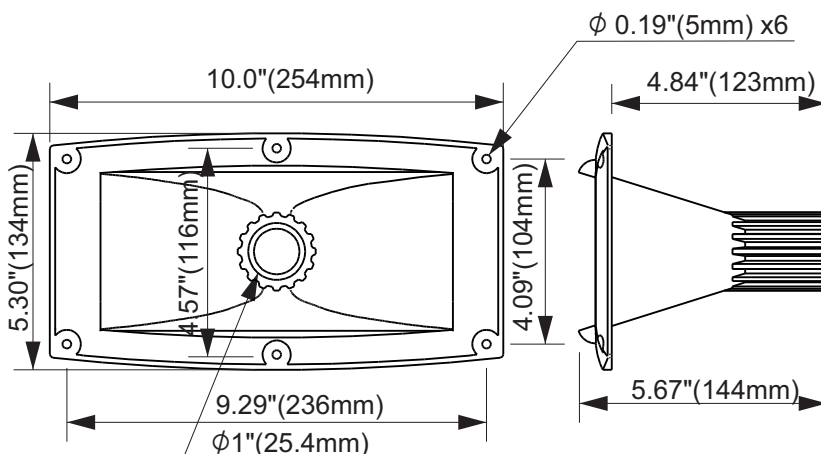

## KEY FEATURES

- 1" Throat Diameter
- Screw-on
- Wide Horizontal dispersion
- 100° x 40° Nominal Coverage

## GENERAL SPECIFICATIONS

Throat Diameter	1" (25.4mm)
Mounting Type	Screw-on
Thread dimensions	1-3/8"
<b>Nominal Coverage</b>	
Horizontal	100°
Vertical	40°
Flare type	Exponential
Material	Plastic (ABS)
Finish / Coating	Black
<b>Dimensions</b>	
Height	10.0" (254mm)
Width	5.30" (134mm)
Depth	5.67" (144mm)
Mount Depth	4.84" (123mm)
<b>Baffle Cutout</b>	
Width	7.50" (190mm)
Height	3.50" (89mm)
Net weight	0.37lb (0.17kg)