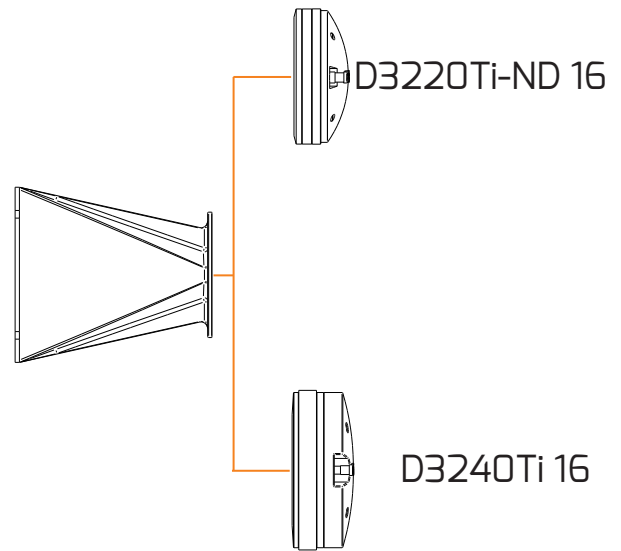

GENERAL SPECIFICATIONS

PRV AUDIO USA (USA and Export) PRV AUDIO BRAZIL (Brazilian Sales Only)
FORT LAUDERDALE, FL SAO LEOPOLDO, RS
support@prvaudio.com vendas@pvaudio.com.br
www.prvaudio.com www.pvaudio.com.br