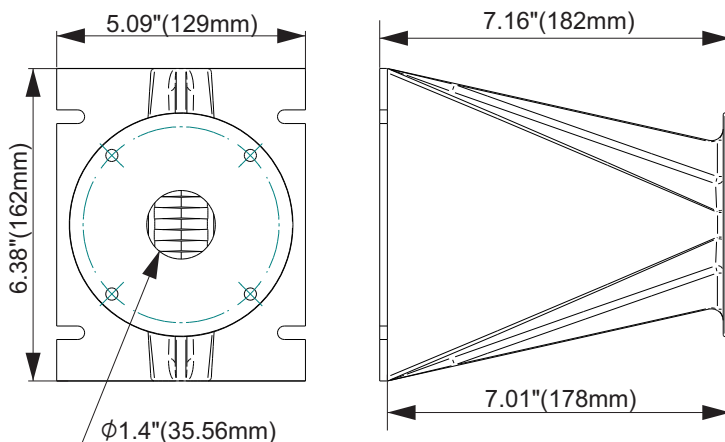

GENERAL SPECIFICATIONS

PRV AUDIO USA (USA and Export) PRV AUDIO BRAZIL (Brazilian Sales Only)
FORT LAUDERDALE, FL SAO LEOPOLDO, RS
support@prvaudio.com vendas@pvaudio.com.br
www.prvaudio.com www.pvaudio.com.br