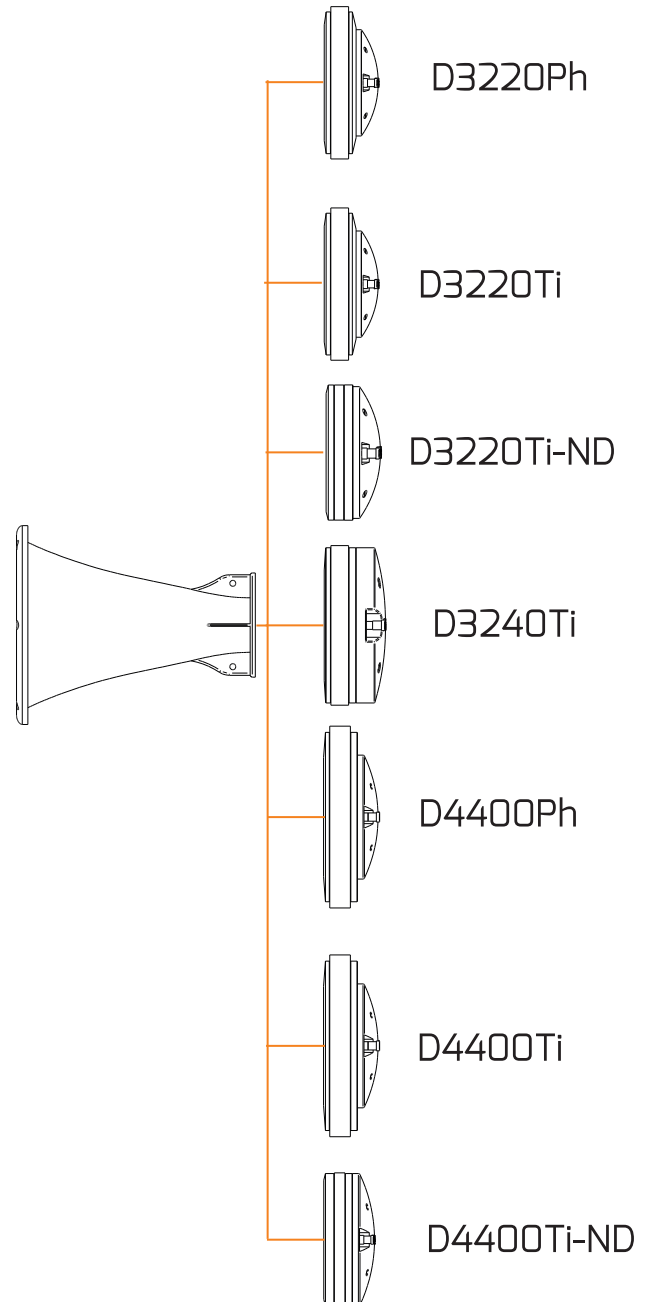

## KEY FEATURES

- 2" Throat
- Bolt-on
- Finish / Coating: Black, Chrome, Gold and White
- 60°x 60° Nominal Coverage

## GENERAL SPECIFICATIONS

Throat Diameter	2" (50.8mm)
Mounting Type	Bolt On
Hole dimensions	Ø 0.33" Ø 8.3 mm
Bolt circle	4" 101.6mm
<b>Nominal Coverage</b>	
Horizontal	60°
Vertical	60°
Flare type	Exponential
Material	Plastic (ABS)
Finish / Coating	Black; Chrome; Gold; White
<b>Dimensions</b>	
Height	9.01" (229mm)
Width	9.01" (229mm)
Depth	10.86" (275mm)
Mount Depth	10.32" (262mm)
<b>Baffle Cutout</b>	
Diameter	7.5" (190.5mm)
Net weight	1.25lb (0.57 kg)