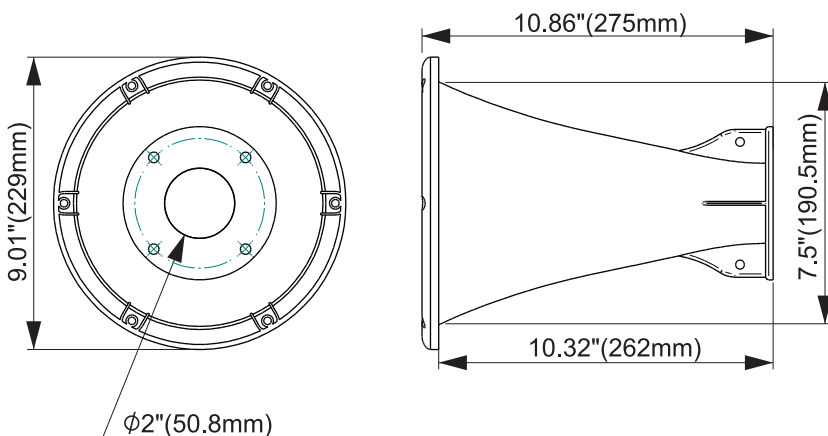

## KEY FEATURES

- 2" Throat
- Bolt-on
- Finish / Coating: Black, Chrome, Gold and White
- 60°x 60° Nominal Coverage

## GENERAL SPECIFICATIONS

Throat Diameter	2" (50.8mm)
Mounting Type	Bolt On
Hole dimensions	Ø 0.33" Ø 8.3 mm
Bolt circle	4" 101.6mm
<b>Nominal Coverage</b>	
Horizontal	60°
Vertical	60°
Flare type	Exponential
Material	Plastic (ABS)
Finish / Coating	Black; Chrome; Gold; White
<b>Dimensions</b>	
Height	9.01" (229mm)
Width	9.01" (229mm)
Depth	10.86" (275mm)
Mount Depth	10.32" (262mm)
<b>Baffle Cutout</b>	
Diameter	7.5" (190.5mm)
Net weight	1.25lb (0.57 kg)